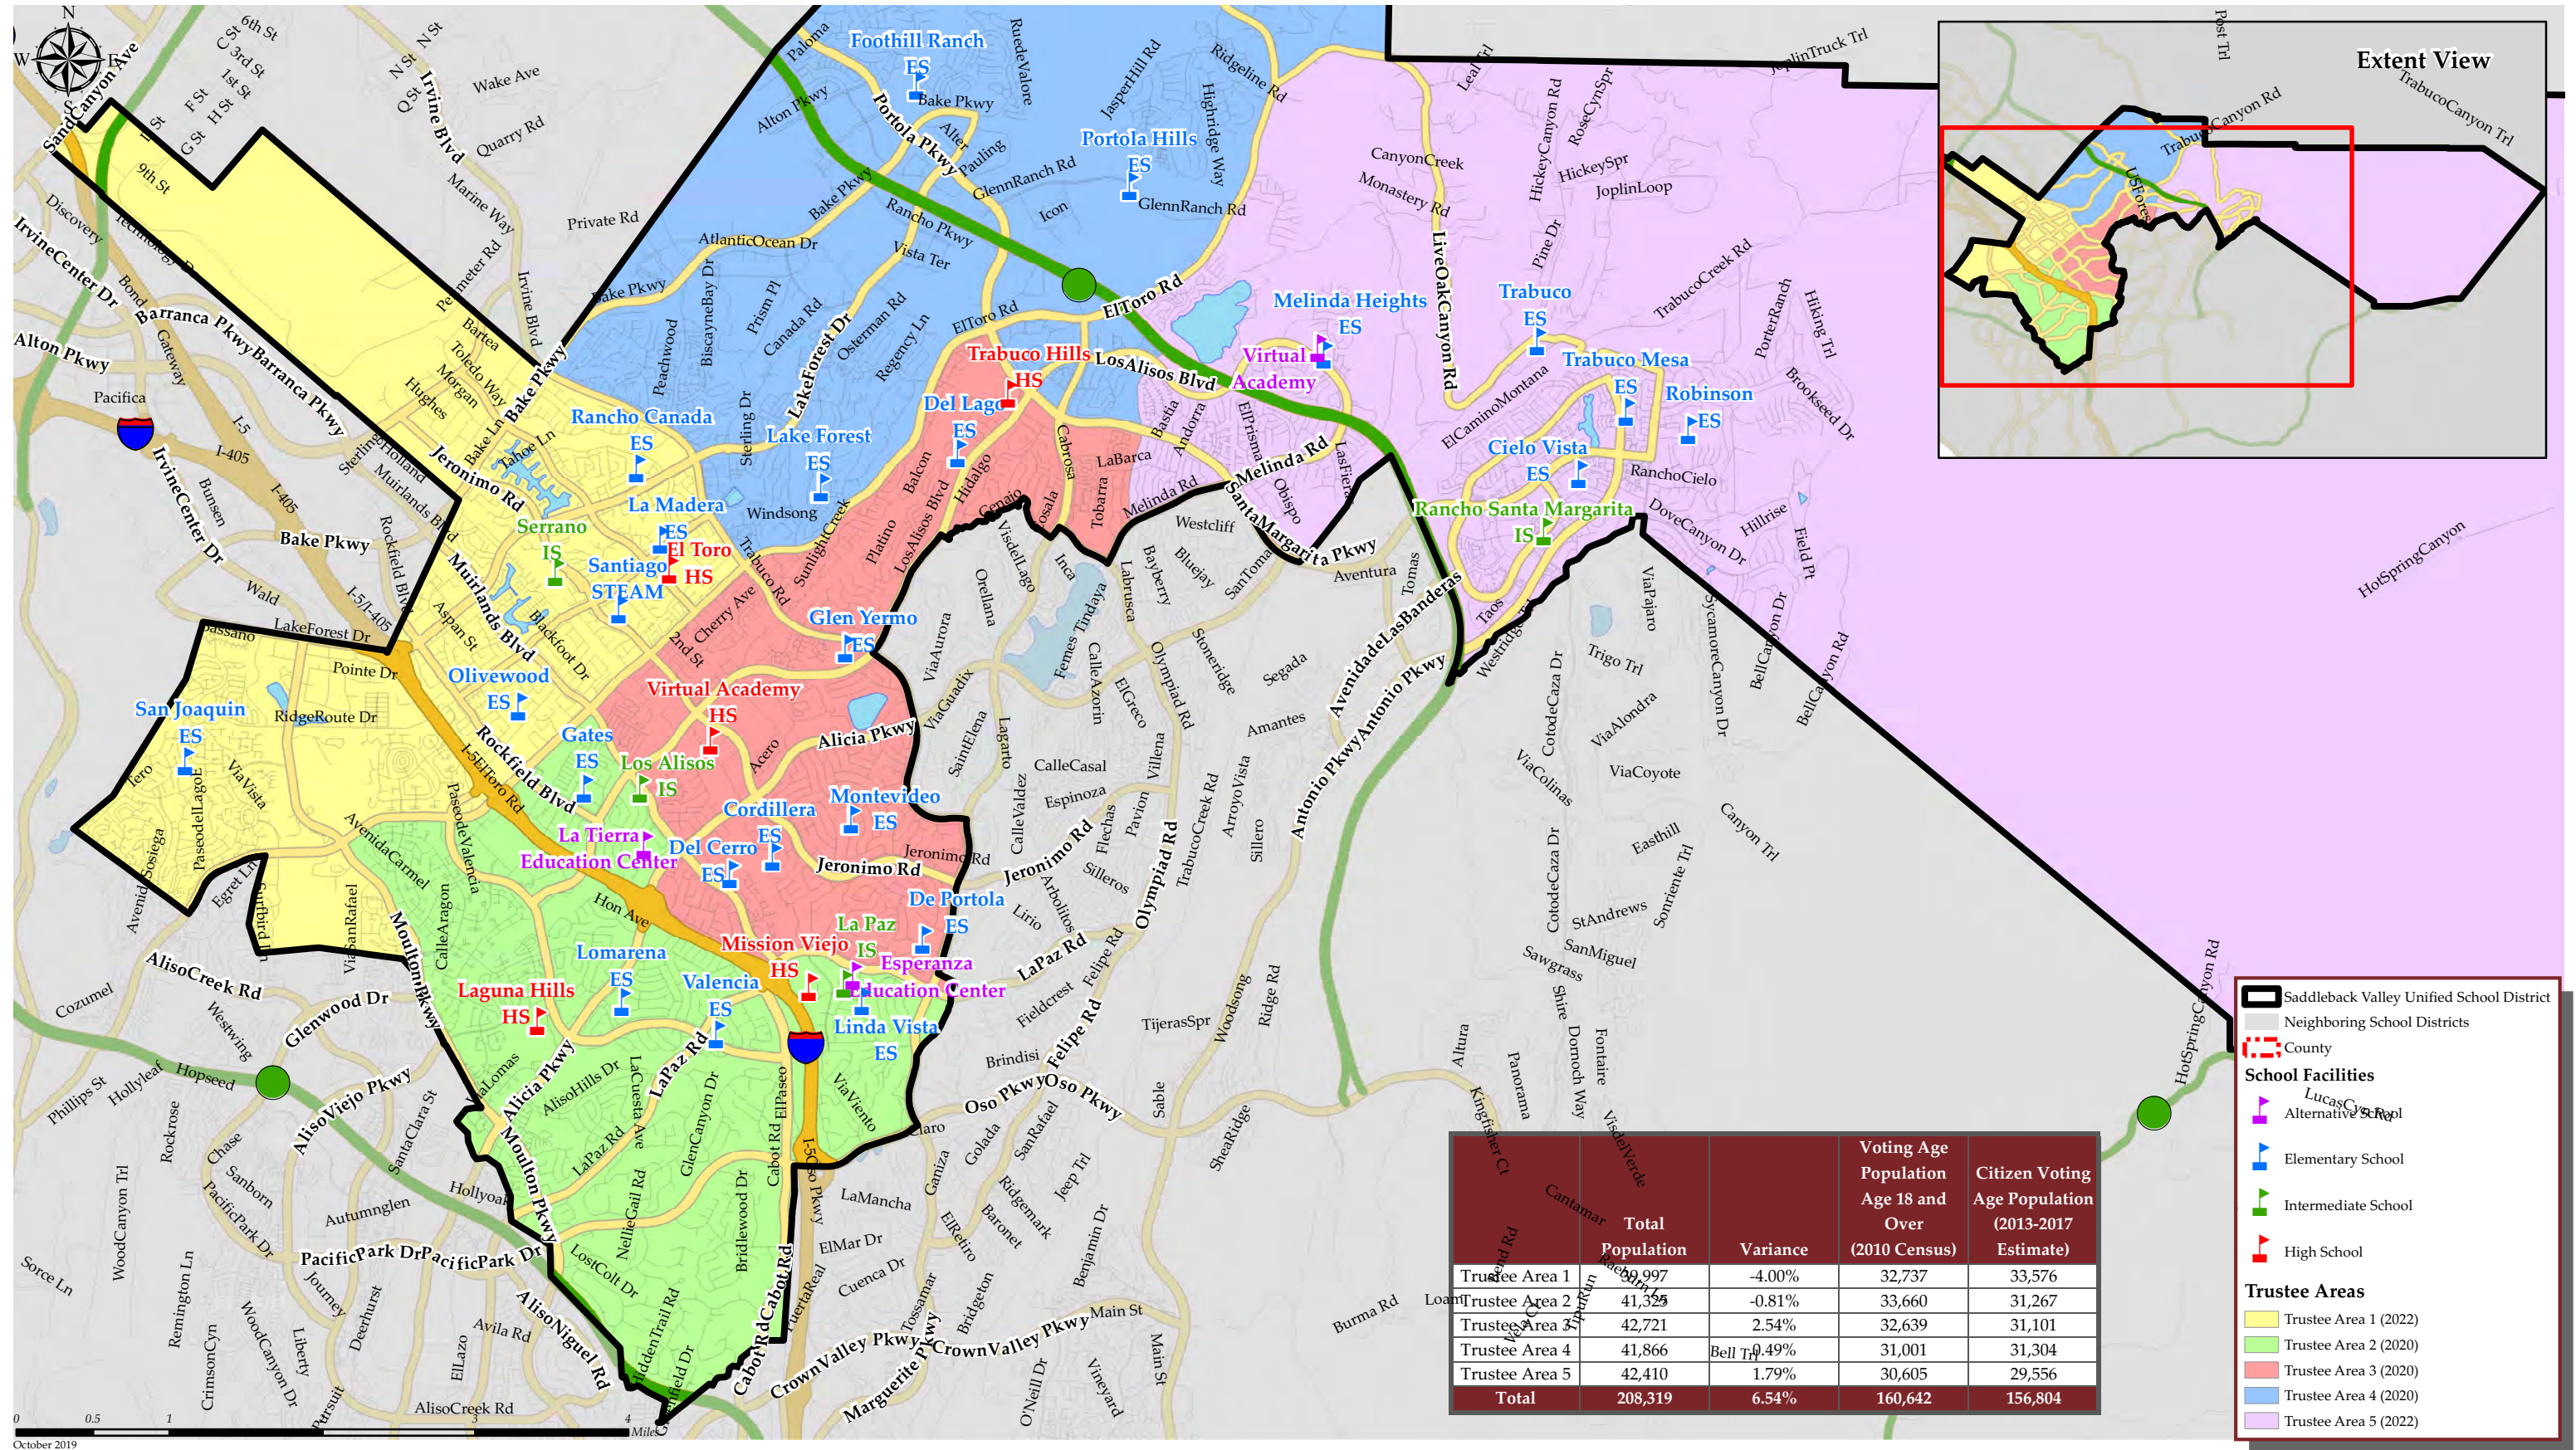

SADDLEBACK VALLEY UNIFIED SCHOOL DISTRICT

APPROVED TRUSTEE AREAS

October 2019